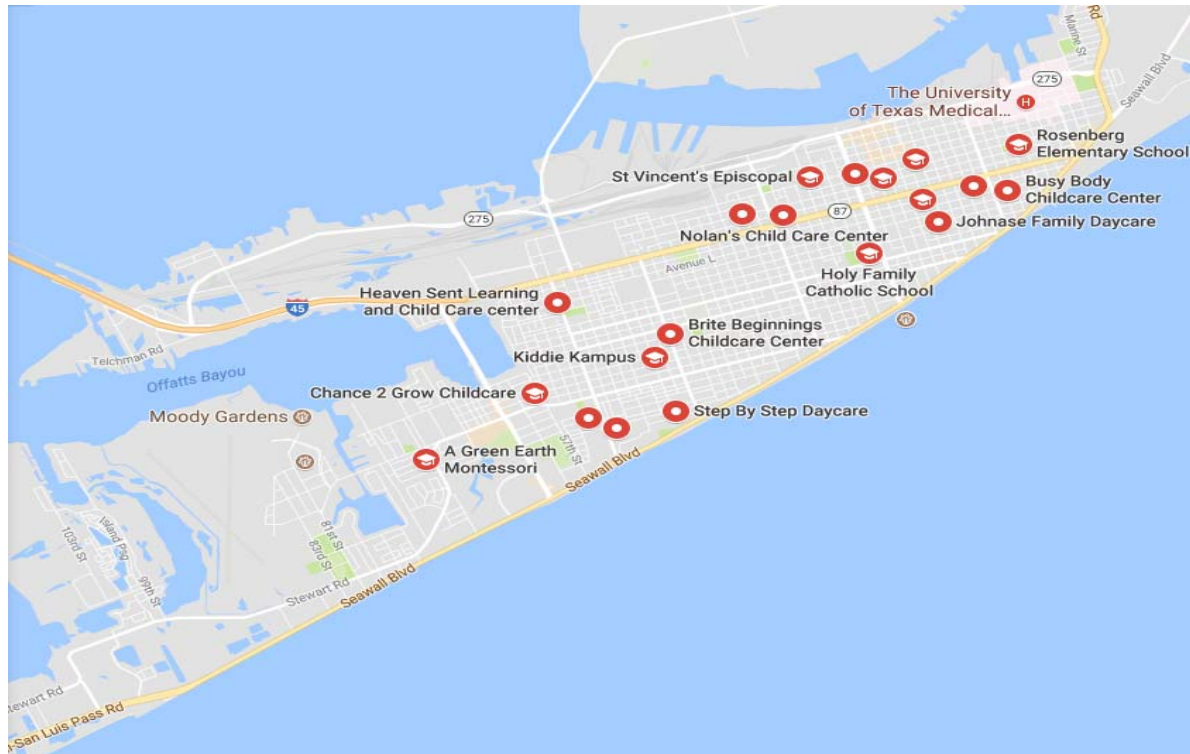

## Map of daycare facilities nearby the Moody Gardens Hotel and Conference Center

### **Chance 2 Grow Childcare**

5736 Avenue R  
Galveston, TX 77551  
(409) 497-2530  
<http://www.childcaregalveston.com/>

### **Step By Step Daycare**

4619 Fort Crockett Blvd  
Galveston, TX 77551  
(409) 765-8988  
[stepbystepgalveston.com](http://stepbystepgalveston.com)

### **Koala Kare Day Care Center**

602 25<sup>th</sup> St.  
Galveston, TX 77550  
(409) 770-0165